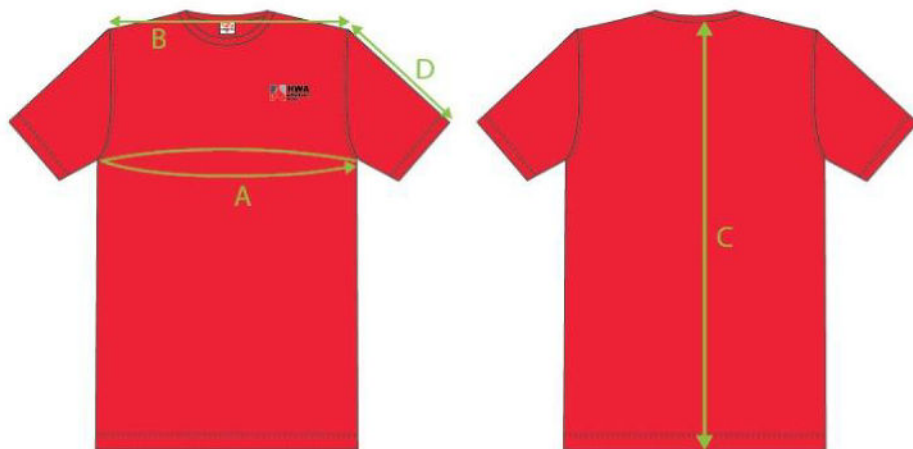

Red and black
Round neck t-shirt
Dri-fit

Red and black
Polo t-shirt
Dri-fit

Polo and round neck tee												
测量单位为厘米 Measurement in CM												
		3XS	XXS	XS	S	M	L	XL	XXL	XXXL	4XL	5XL
A	Chest 胸围	85	90	95	100	105	110	115	120	125	130	135
B	Shoulder 肩膀	37	39	41	43	45	46.5	48	49.5	51	52.5	54
C	Back length 后背长度	61	63	65	67	69	71	73	75	77	79	81
D	Sleeve length 袖长	16	16.5	17	17.5	18	19	20	21	22	23	24

Black shorts
Dri-fit

PE shorts											
测量单位为厘米											
Measurement in CM											
E	Waist (relaxed) 腰部	24	26	28	30	32	34	36	38	40	42
F	Waist (fully stretched) 腰部(完全伸展)	72	78	84	90	96	102	108	114	120	126
G	Pants length 裤长	46.0	47.0	48.0	49.0	50.0	51.0	52.0	53.0	54.0	55.0
H	Leg opening 大腿宽度	23.0	24.0	25.0	26.0	27.0	28.0	29.0	30.0	31.0	32.0