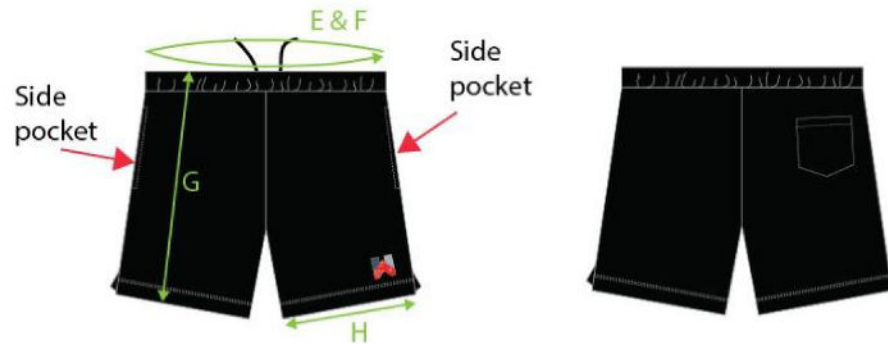

Red and black
Round neck t-shirt
Dri-fit

Red and black
Polo t-shirt
Dri-fit

Polo and round neck tee												
测量单位为厘米 Measurement in CM												
		3XS	XXS	XS	S	M	L	XL	XXL	XXXL	4XL	5XL
A	Chest 胸围	85	90	95	100	105	110	115	120	125	130	135
B	Shoulder 肩膀	37	39	41	43	45	46.5	48	49.5	51	52.5	54
C	Back length 后背长度	61	63	65	67	69	71	73	75	77	79	81
D	Sleeve length 袖长	16	16.5	17	17.5	18	19	20	21	22	23	24

Black shorts
Dri-fit

PE shorts											
测量单位为厘米											
Measurement in CM											
E	Waist (relaxed) 腰部	24	26	28	30	32	34	36	38	40	42
F	Waist (fully stretched) 腰部(完全伸展)	72	78	84	90	96	102	108	114	120	126
G	Pants length 裤长	46.0	47.0	48.0	49.0	50.0	51.0	52.0	53.0	54.0	55.0
H	Leg opening 大腿宽度	23.0	24.0	25.0	26.0	27.0	28.0	29.0	30.0	31.0	32.0