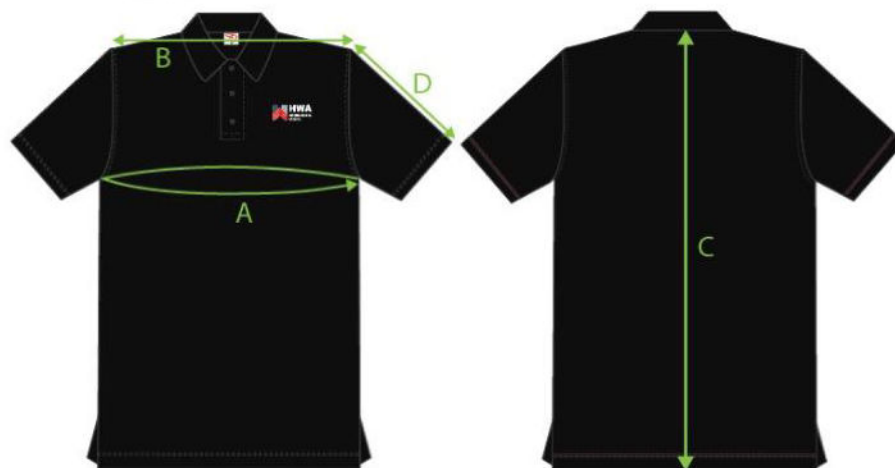

Red and black
Round neck t-shirt
Dri-fit

Red and black
Polo t-shirt
Dri-fit

Polo and round neck tee												
测量单位为厘米 Measurement in CM												
		3XS	XXS	XS	S	M	L	XL	XXL	XXXL	4XL	5XL
A	Chest 胸围	85	90	95	100	105	110	115	120	125	130	135
B	Shoulder 肩膀	37	39	41	43	45	46.5	48	49.5	51	52.5	54
C	Back length 后背长度	61	63	65	67	69	71	73	75	77	79	81
D	Sleeve length 袖长	16	16.5	17	17.5	18	19	20	21	22	23	24

Black shorts
Dri-fit

PE shorts											
测量单位为厘米											
Measurement in CM											
E	Waist (relaxed) 腰部	24	26	28	30	32	34	36	38	40	42
F	Waist (fully stretched) 腰部(完全伸展)	72	78	84	90	96	102	108	114	120	126
G	Pants length 裤长	46.0	47.0	48.0	49.0	50.0	51.0	52.0	53.0	54.0	55.0
H	Leg opening 大腿宽度	23.0	24.0	25.0	26.0	27.0	28.0	29.0	30.0	31.0	32.0